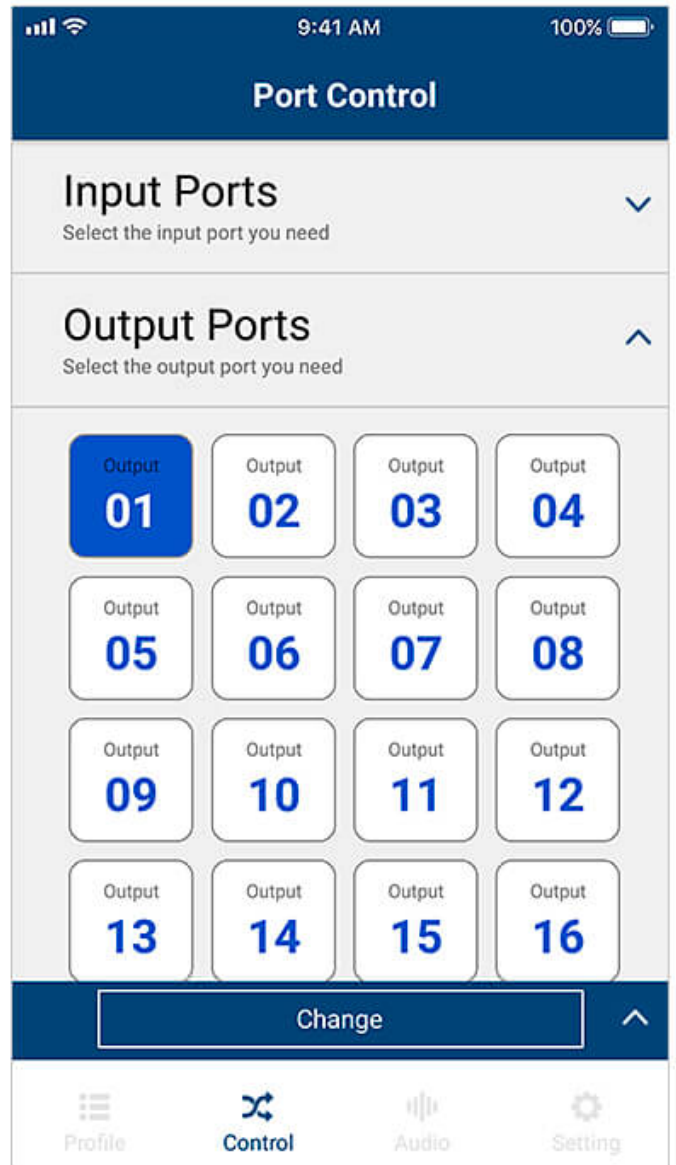

ATEN Video Matrix Control App

ATEN Video Matrix Control App – Mobile App

Simple Setup and Login

Auto scan the network for ATEN Video Matrix devices and connect by entering the corresponding IP Address, User Name, and Password.

Easy Profile Management

Scroll among multiple Profiles to select and apply for current application needs. In addition, you can edit a Profile's Layout contents by easily changing the input sources via GUI.

Contact Us

Get a quote for this product or get in touch with our sales experts

Get Quote

[Contact Sales](#)

Instant Switching

Switch video sources instantly via your mobile device by simply selecting the input port and output port.

Flexible Audio Control

Route, embed/de-embed, or turn on/off any audio input with ease.

Talk to Our Experts

If you prefer to have ATEN contact you, please complete the form and a representative will be in touch with you shortly