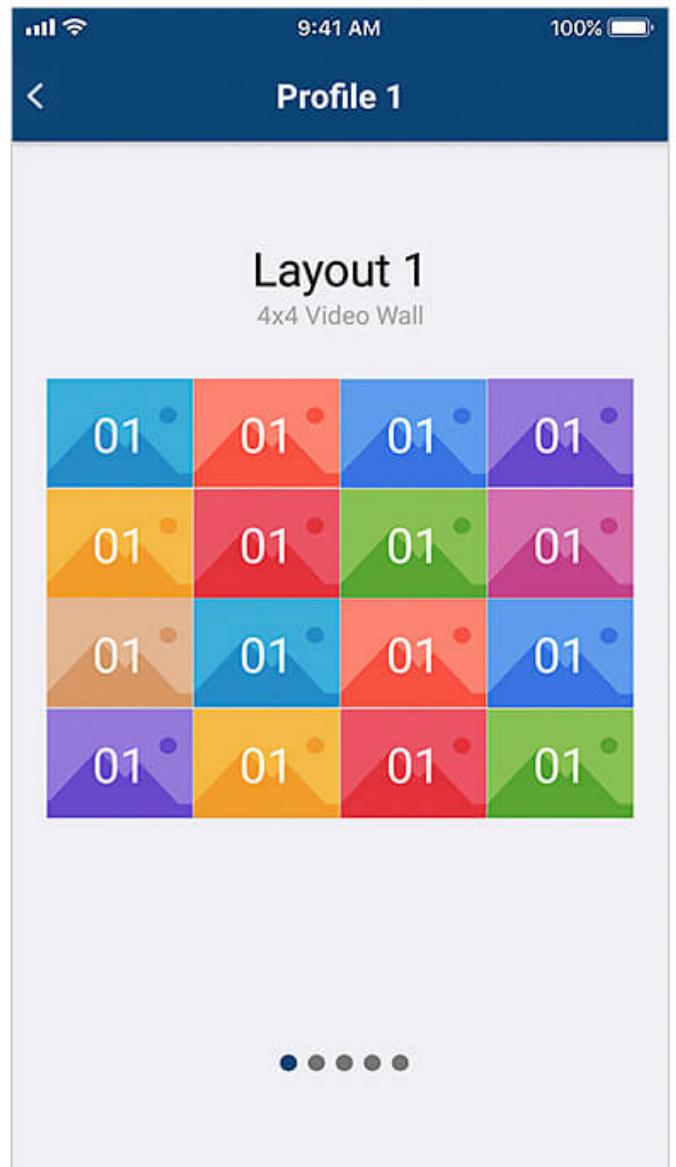

ATEN Video Matrix Control App

ATEN Video Matrix Control App – Mobile App

Simple Setup and Login

Auto scan the network for ATEN Video Matrix devices and connect by entering the corresponding IP Address, User Name, and Password.

Easy Profile Management

Scroll among multiple Profiles to select and apply for current application needs. In addition, you can edit a Profile's Layout contents by easily changing the input sources via GUI.

Contact Us

Get a quote for this product or get in touch with our sales experts

Get Quote

[Contact Sales](#)

Instant Switching

Switch video sources instantly via your mobile device by simply selecting the input port and output port.