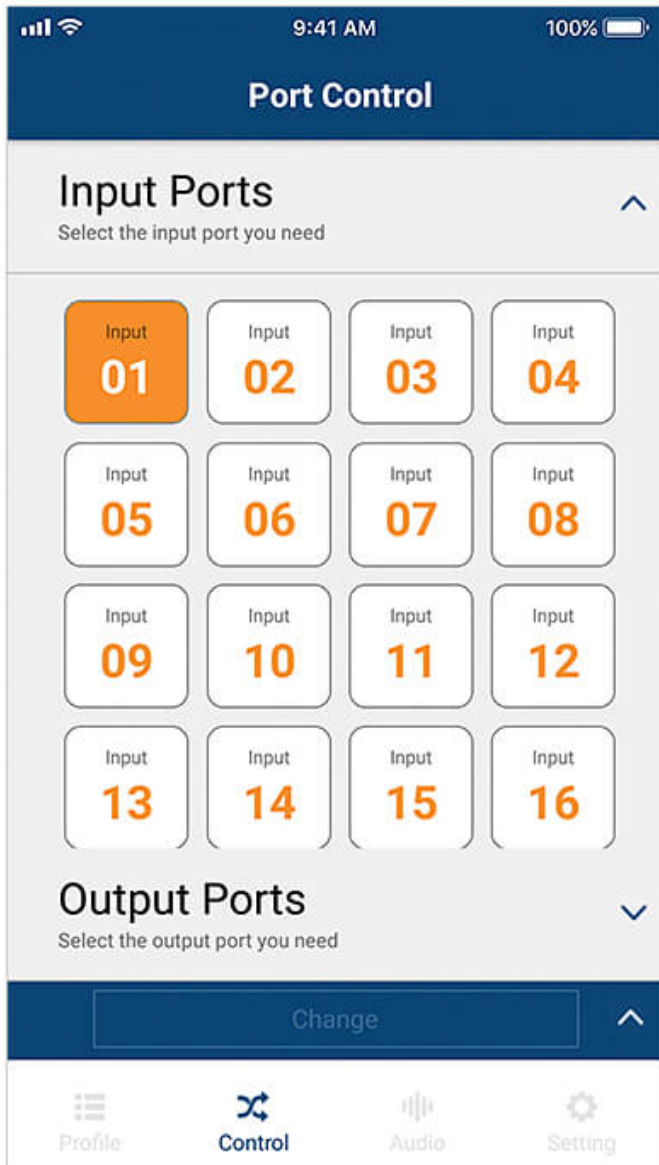

ATEN Video Matrix Control App

ATEN Video Matrix Control App – Mobile App

Simple Setup and Login

Auto scan the network for ATEN Video Matrix devices and connect by entering the corresponding IP Address, User Name, and Password.

Easy Profile Management

Scroll among multiple Profiles to select and apply for current application needs. In addition, you can edit a Profile's Layout contents by easily changing the input sources via GUI.

Contact Us

Get a quote for this product or get in touch with our sales experts

Get Quote

[Contact Sales](#)

Instant Switching

Switch video sources instantly via your mobile device by simply selecting the input port and output port.

Flexible Audio Control

Route, embed/de-embed, or turn on/off any audio input with ease.

Talk to Our Experts

If you prefer to have ATEN contact you, please complete the form and a representative will be in touch with you shortly