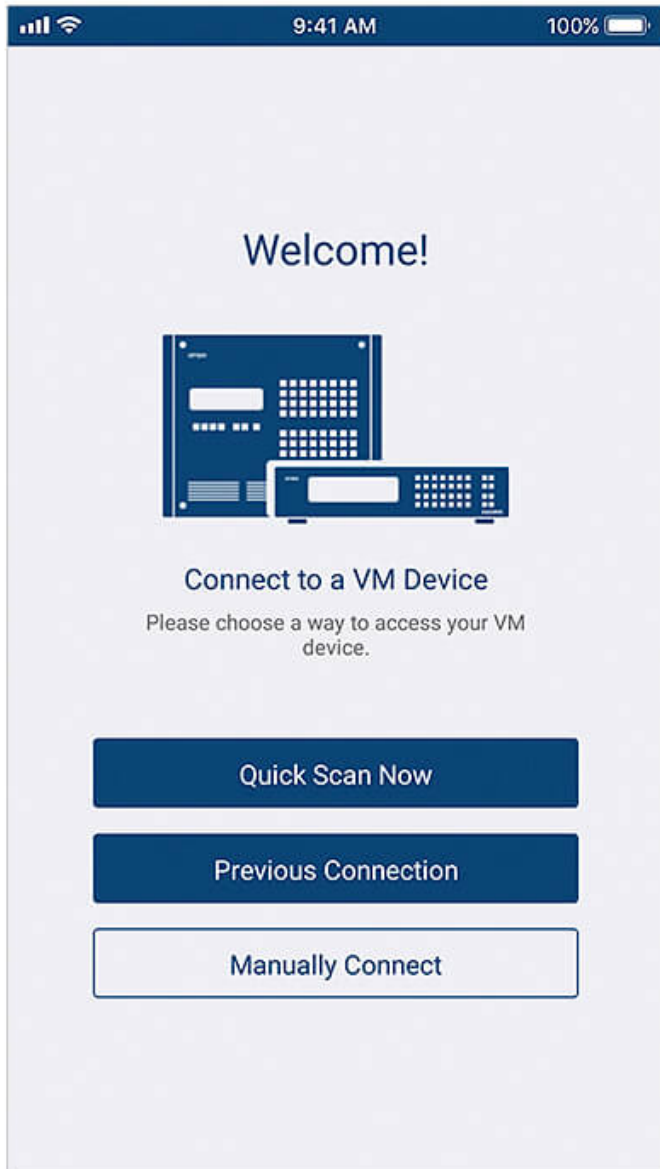

ATEN Video Matrix Control App

ATEN Video Matrix Control App – Mobile App

Simple Setup and Login

Auto scan the network for ATEN Video Matrix devices and connect by entering the corresponding IP Address, User Name, and Password.

Easy Profile Management

Scroll among multiple Profiles to select and apply for current application needs. In addition, you can edit a Profile's Layout contents by easily changing the input sources via GUI.

Contact Us

Get a quote for this product or get in touch with our sales experts

Get Quote

[Contact Sales](#)

Instant Switching

Switch video sources instantly via your mobile device by simply selecting the input port and output port.