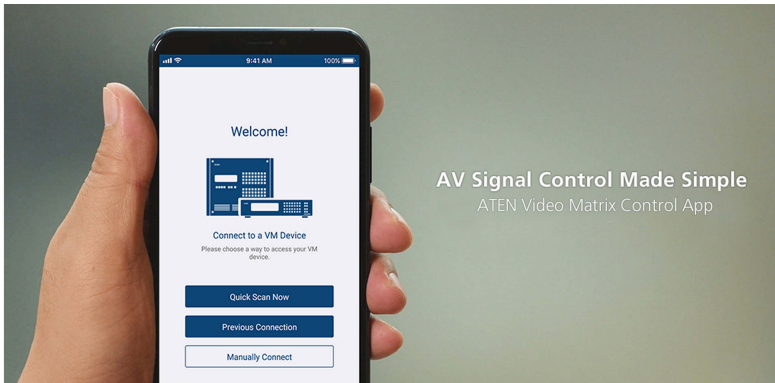

ATEN Video Matrix Control App

ATEN Video Matrix Control App – Mobile App

Simple Setup and Login

Auto scan the network for ATEN Video Matrix devices and connect by entering the corresponding IP Address, User Name, and Password.

Easy Profile Management

Scroll among multiple Profiles to select and apply for current application needs. In addition, you can edit a Profile's Layout contents by easily changing the input sources via GUI.

Contact Us

Get a quote for this product or get in touch with our sales experts

Get Quote

[Contact Sales](#)

Instant Switching

Switch video sources instantly via your mobile device by simply selecting the input port and output port.